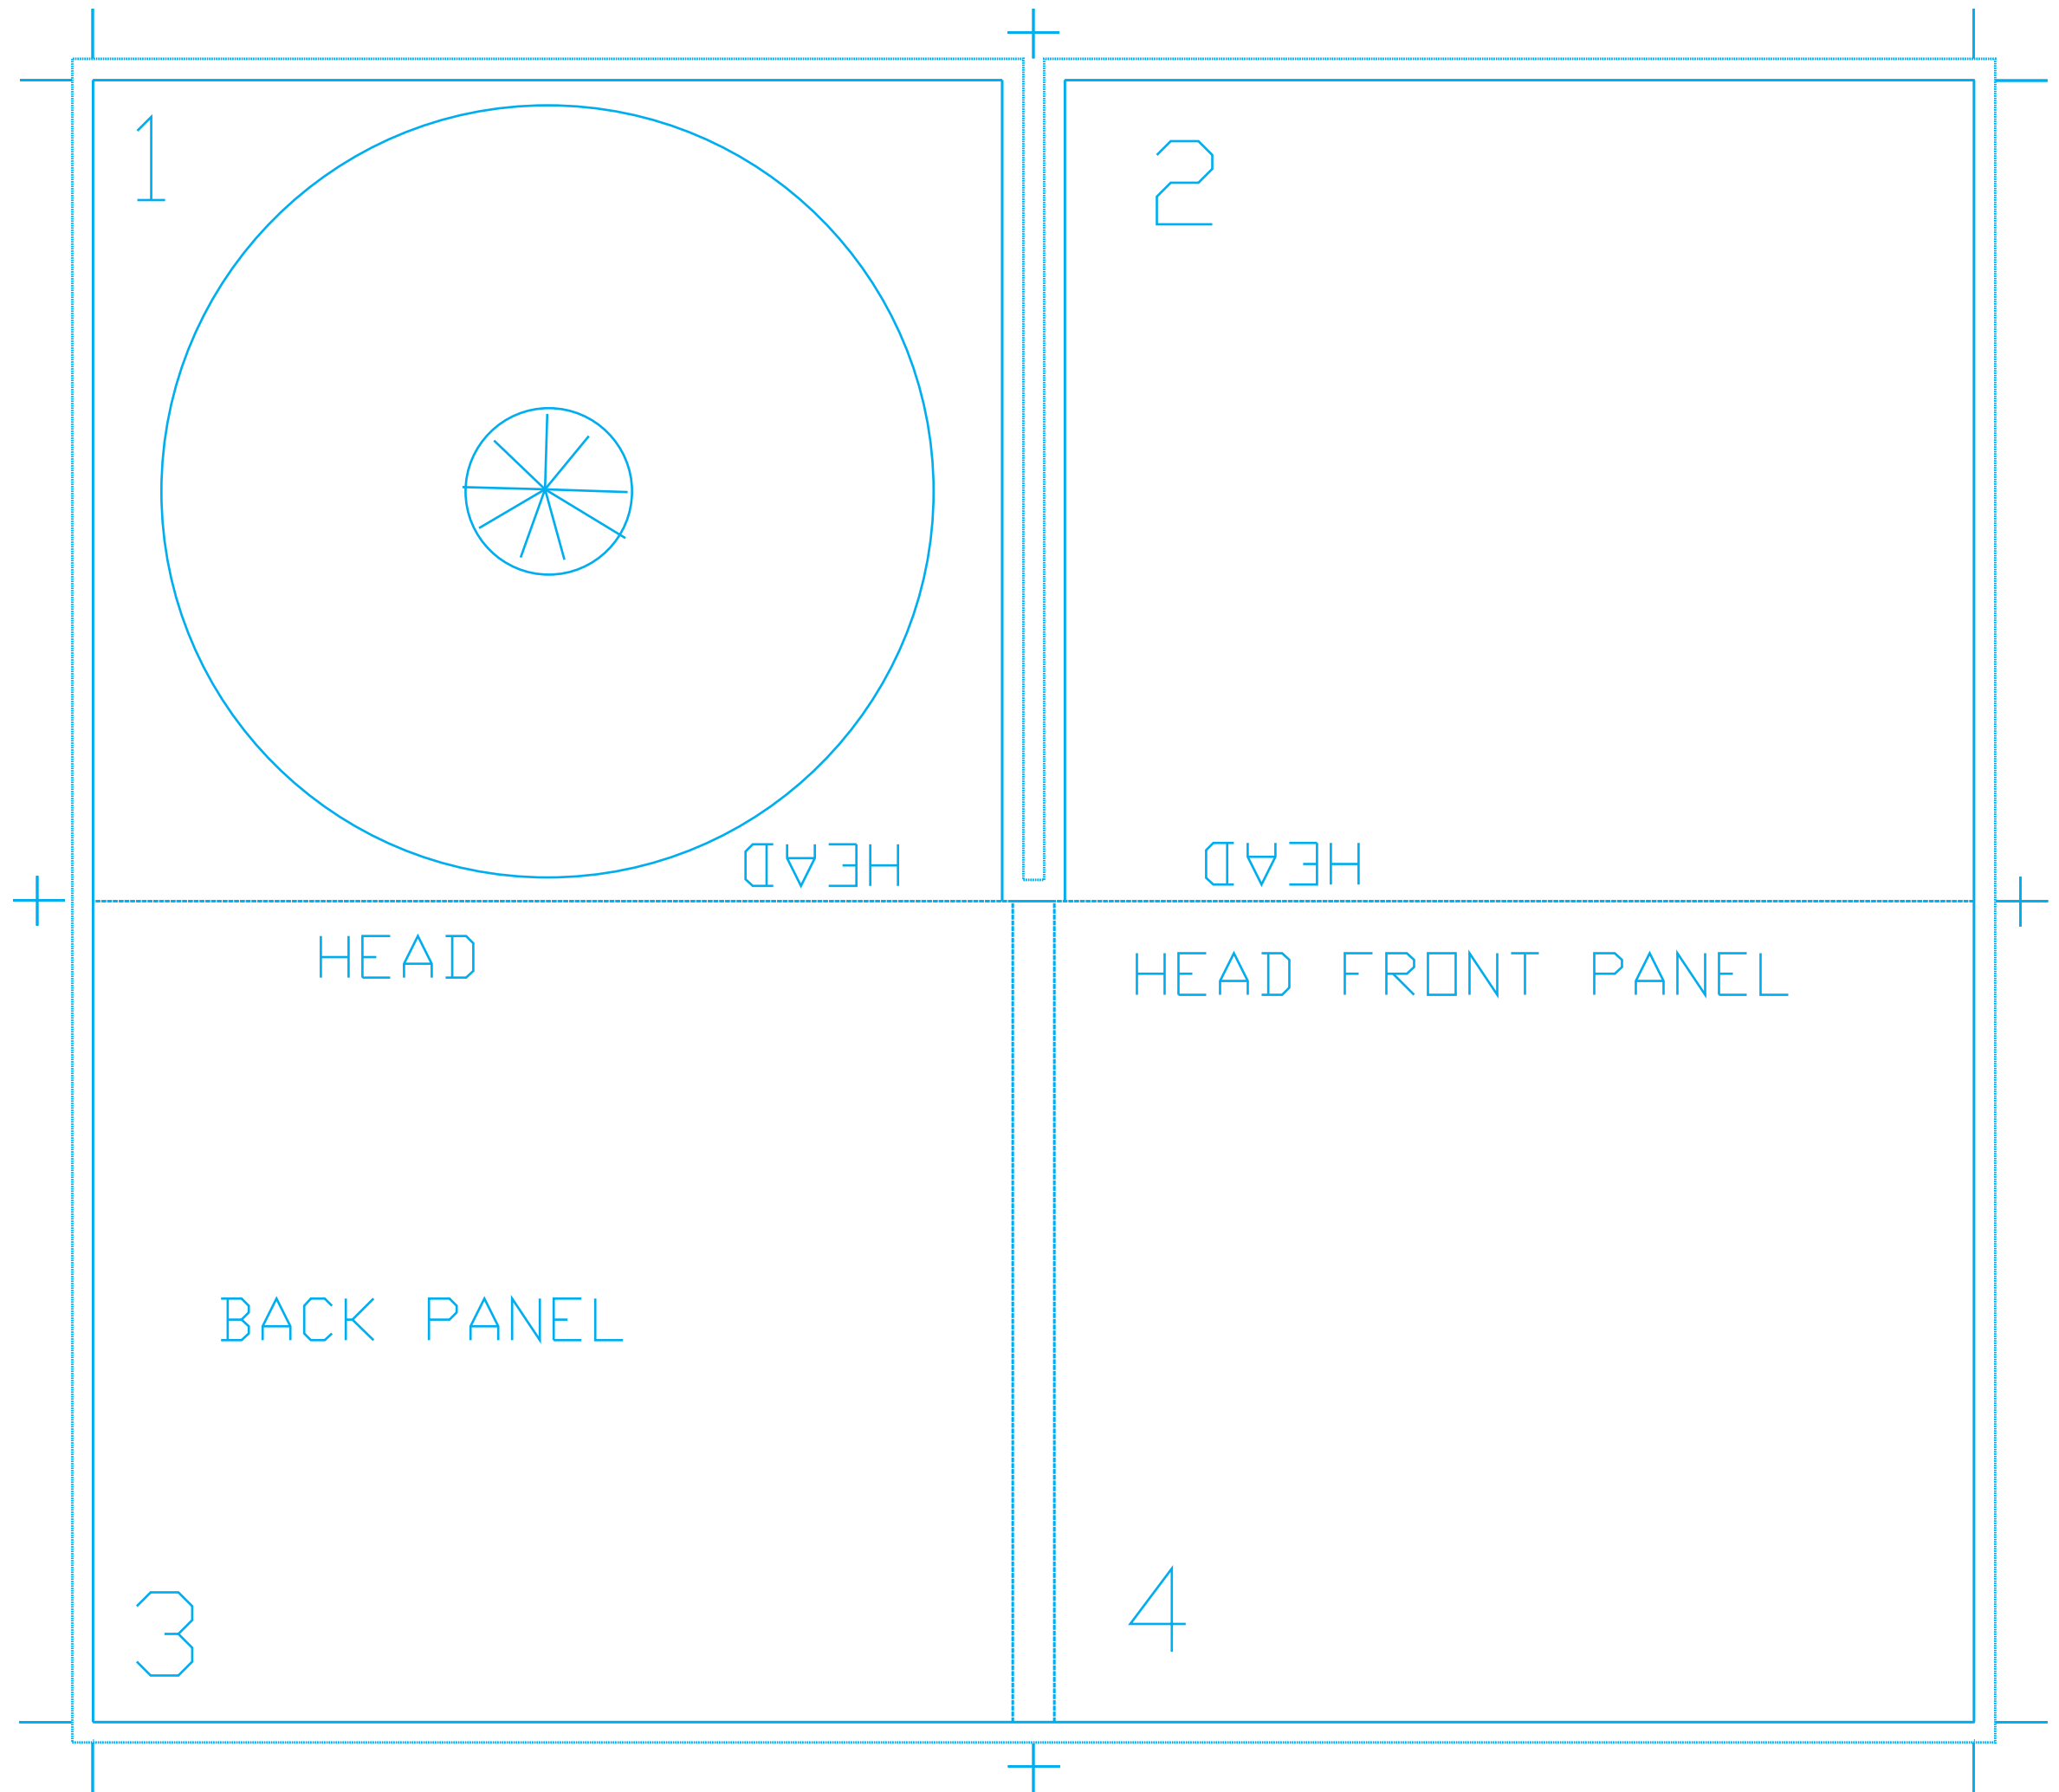

4-PANEL 1 TRAY CD DIGIPAK

REF. 4 PANEL STANDARD DIGIPACK  
SIZE 4 15/16 X 5 17/32  
PGM # 4DIGI 15003